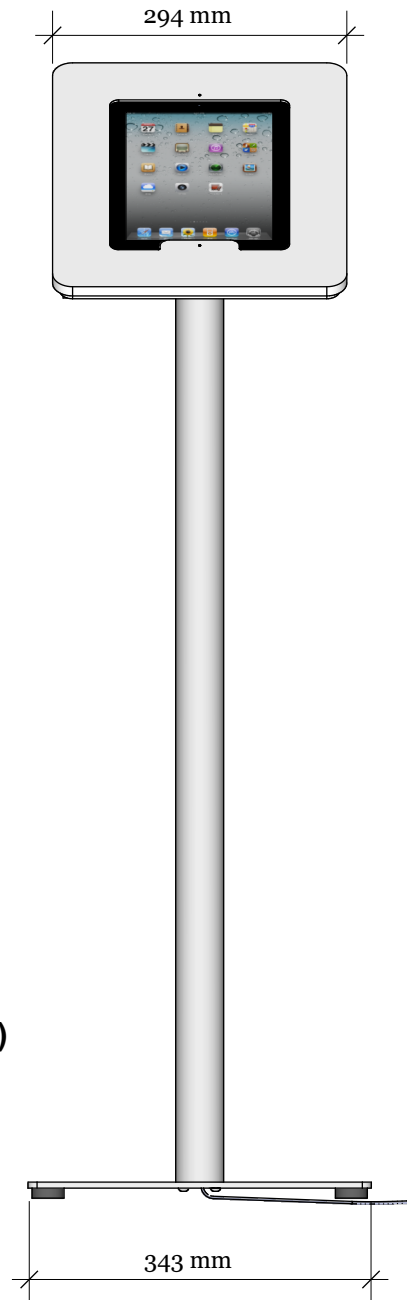

DRAWN BY
TTK

ISSUE
28061101

RE-ISSUE

Date
24-08-2011

 **Dimensions**

Weight approx 12 kg (26 Lbs)

Sluiskade 134
9581 JR Musselkanaal
Netherlands

T +31(0)20.716. 36. 55
www.villa-proctrl.nl
info@villa-proctrl.nl

PROJECT
iTop Twist iPad Floor
stand

DESIGNED BY
Kogrodesign

DRAWN BY
TTK

ISSUE
28061101

RE-ISSUE

Date
24-08-2011

An optional sign board can be attached to the frame (like in this example for KIA Motors)