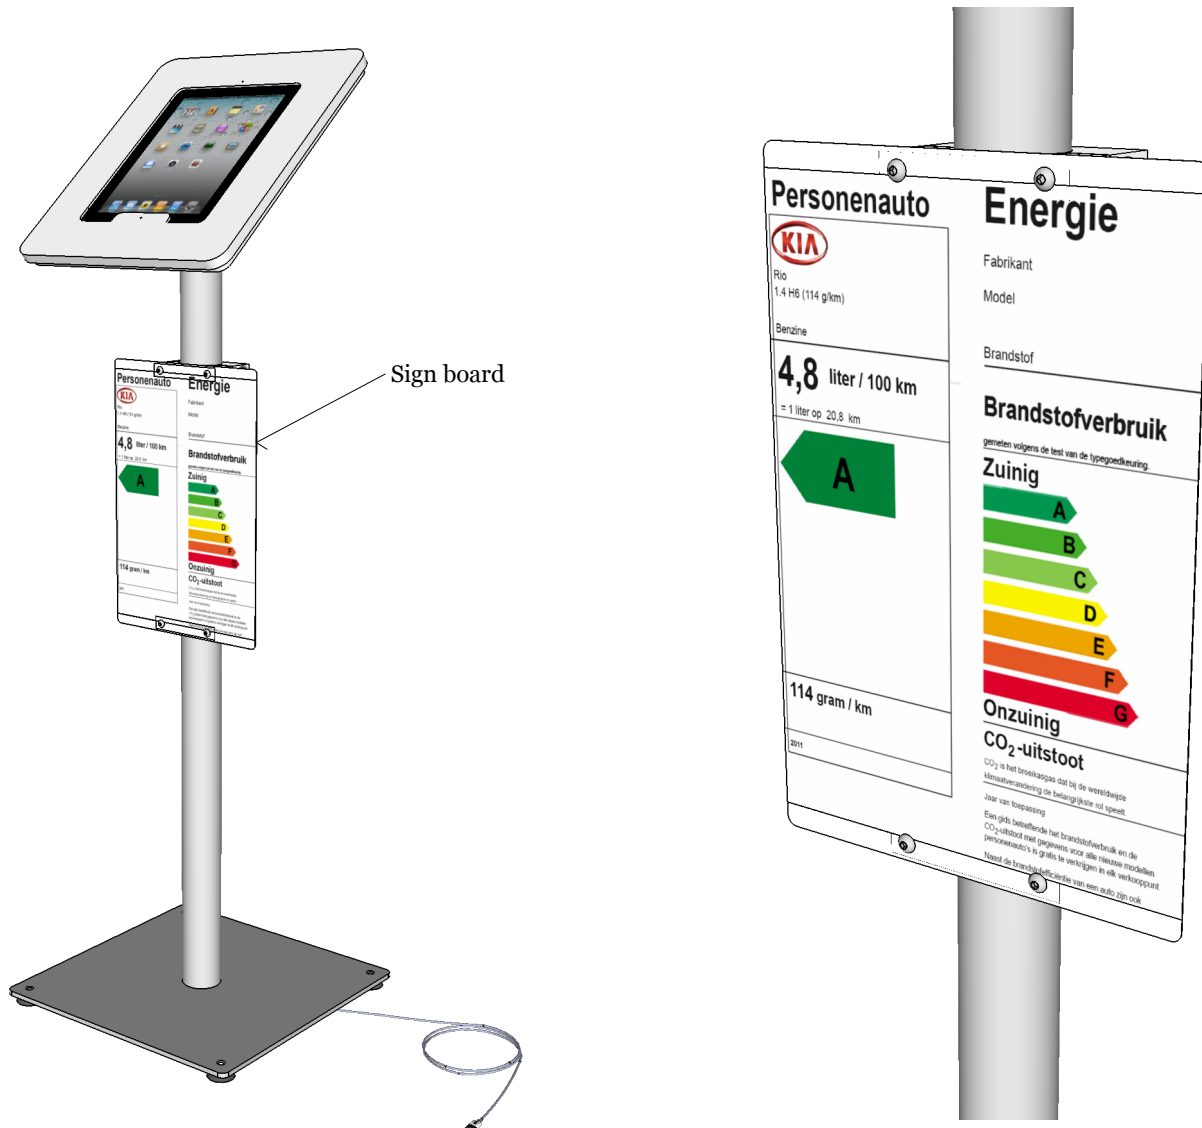

PROJECT
iTop Twist iPad Floor
stand

DESIGNED BY
Kogrodesign

DRAWN BY
TTK

ISSUE
28061101

RE-ISSUE

Date
24-08-2011

An optional sign board can be attached to the frame (like in this example for KIA Motors)