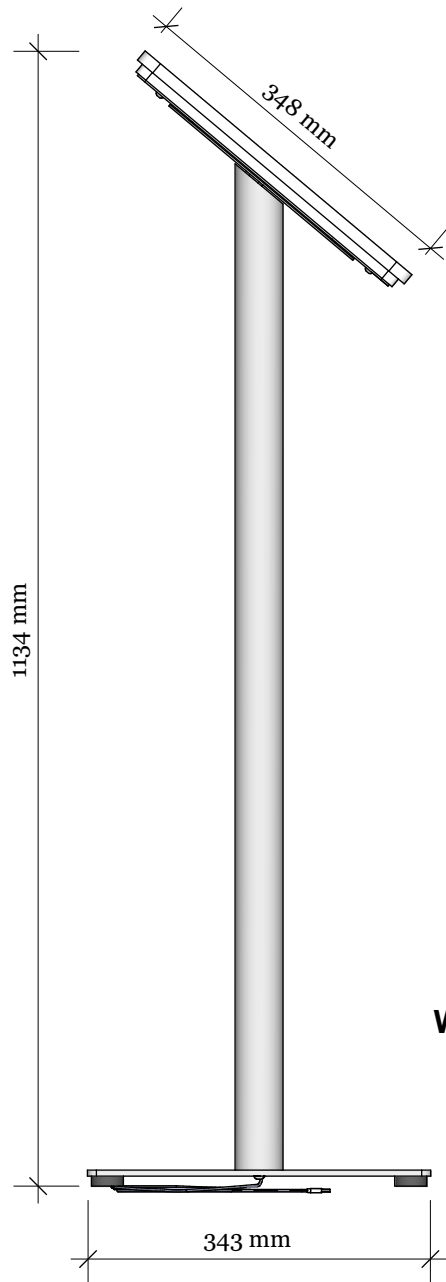

- Top can be rotated as shown in pictures below

Sluiskade 134
9581 JR Musselkanaal
Netherlands

T +31(0)20.716. 36. 55
www.villa-proctrl.nl
info@villa-proctrl.nl

PROJECT
iTop Twist iPad Floor
stand

DESIGNED BY
Kogrodesign

DRAWN BY
TTK

ISSUE
28061101

RE-ISSUE

Date
24-08-2011

 **Dimensions**

Weight approx 12 kg (26 Lbs)

Sluiskade 134
9581 JR Musselkanaal
Netherlands

T +31(0)20.716. 36. 55
www.villa-proctrl.nl
info@villa-proctrl.nl