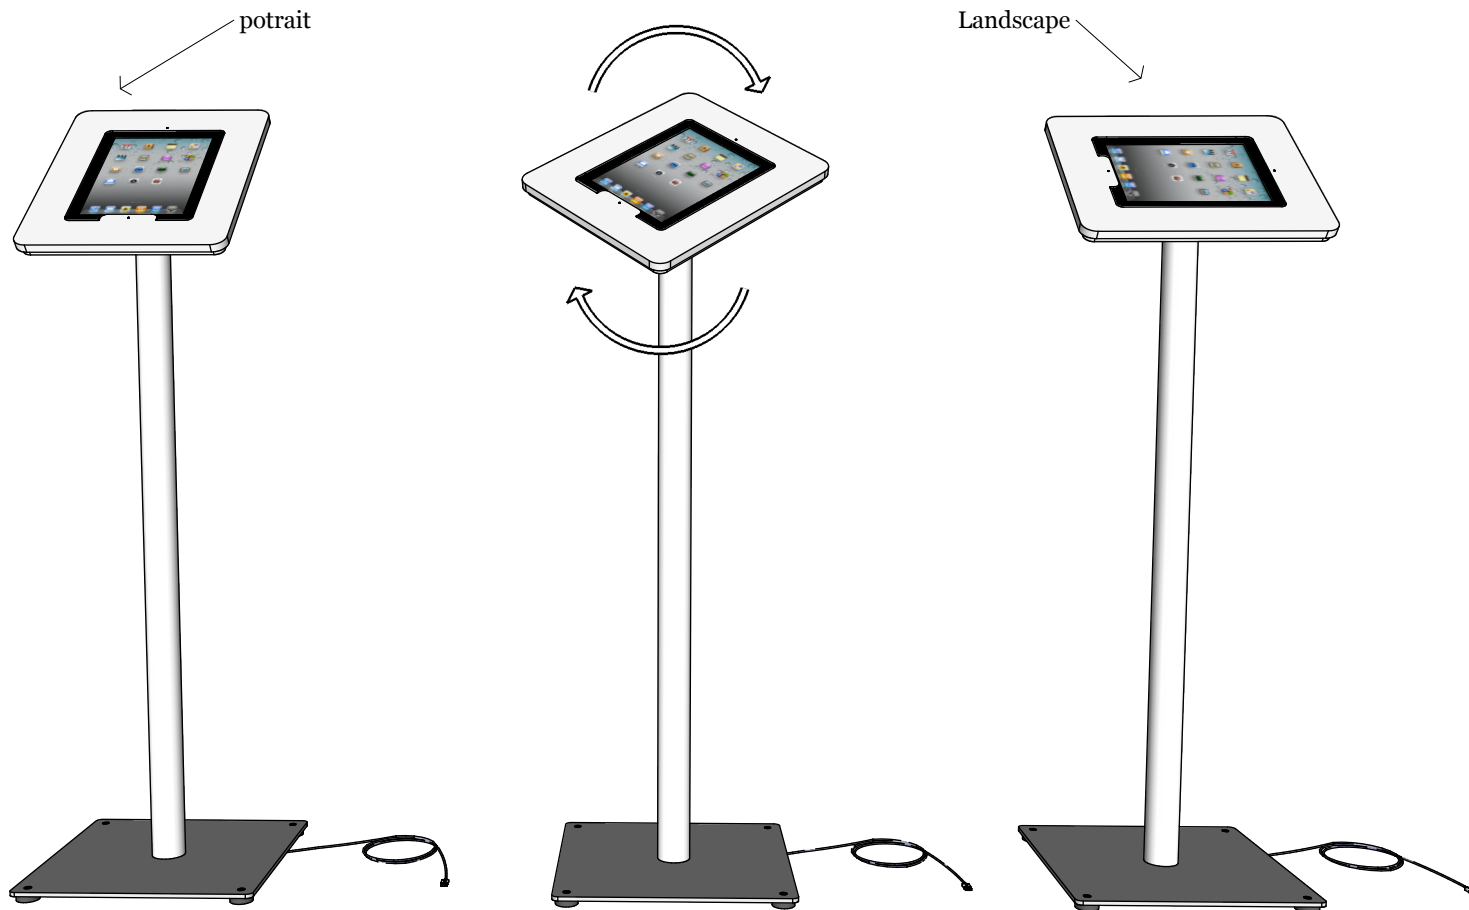

DRAWN BY
TTK

ISSUE
28061101

RE-ISSUE

Date
24-08-2011

2-5

1 USB connector cable not included Standard USB extension cable can be used.

USB cable can be fed through the frame **1**

Rotation

- Top can be rotated as shown in pictures below

Sluiskade 134
9581 JR Musselkanaal
Netherlands

T +31(0)20.716. 36. 55
www.villa-proctrl.nl
info@villa-proctrl.nl

PROJECT
iTop Twist iPad Floor
stand

DESIGNED BY
Kogrodesign

PROJECT
iTop Twist iPad Floor
stand

DESIGNED BY
Kogrodesign

DRAWN BY
TTK

ISSUE
28061101

RE-ISSUE

Date
24-08-2011

An optional sign board can be attached to the frame (like in this example for KIA Motors)